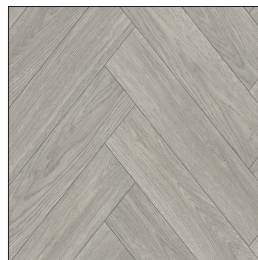

## PRODUCT DETAILS

Charred Oak 909D

Frozen Oak 096L

Neutral Tones  
Parquet 162L

Prestige Oak 271M

Quartz Sand 319M

Smoked Parquet 689D

Vintage Parquet 694M