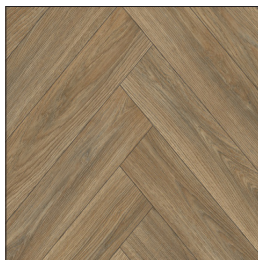

## PRODUCT DETAILS

Charred Oak 909D

Frozen Oak 096L

Neutral Tones  
Parquet 162L

Prestige Oak 271M

Quartz Sand 319M

Smoked Parquet 689D

Vintage Parquet 694M