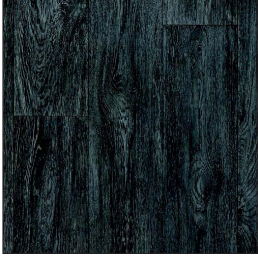

## PRODUCT DETAILS

Charred Oak 909D

Frozen Oak 096L

Neutral Tones  
Parquet 162L

Prestige Oak 271M

Quartz Sand 319M

Smoked Parquet 689D

Vintage Parquet 694M